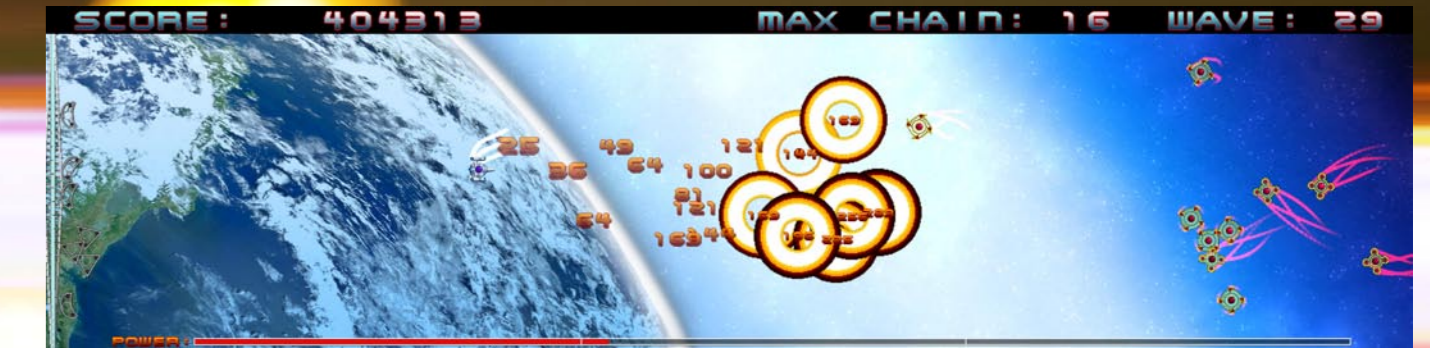

3200 X 800 ADRENALINE !

BLOW AWAY ALL STANDARDS WITH SHOOTING ON A GALACTIC SCALE !

(c) MINDWARE
MUSIC (c) LOGIC BOMB

[HTTP://PINBALL.CO.JP/GAMES/SCCH](http://pinball.co.jp/games/scch)

MINDWARE PRESENTS
SUPER CHAIN CRUSHER
HORIZON